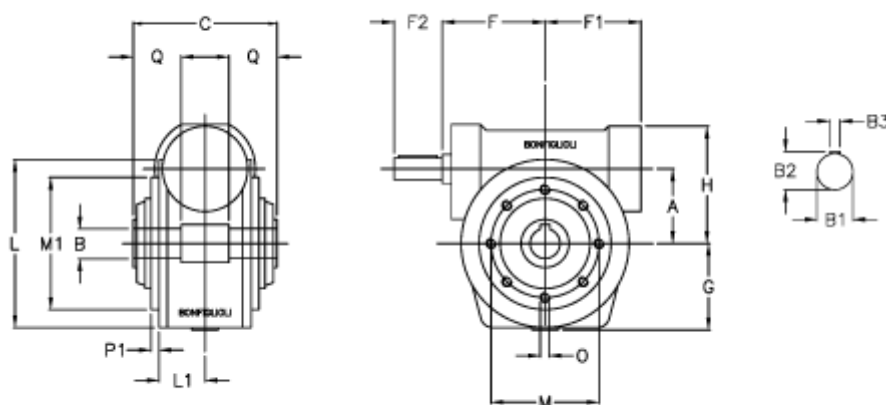

Article number: 3901210030700

Description: Worm gear with solid input shaft
VF 210P-30-HS

Measures

a	= 210.0	F1 = 277	O = M16x30
B	= 90	F2 = 110	P1 = 5.0
B1	= 48	g = 220	Q = 85.0
B2	= 51.5	H = 330	
B3	= 14	L = 350.0	
C	= 260	L1 = 125.0	
Description	= VF 210P-xx-HS	m = 300	
F	= 230.0	M1 = 250	